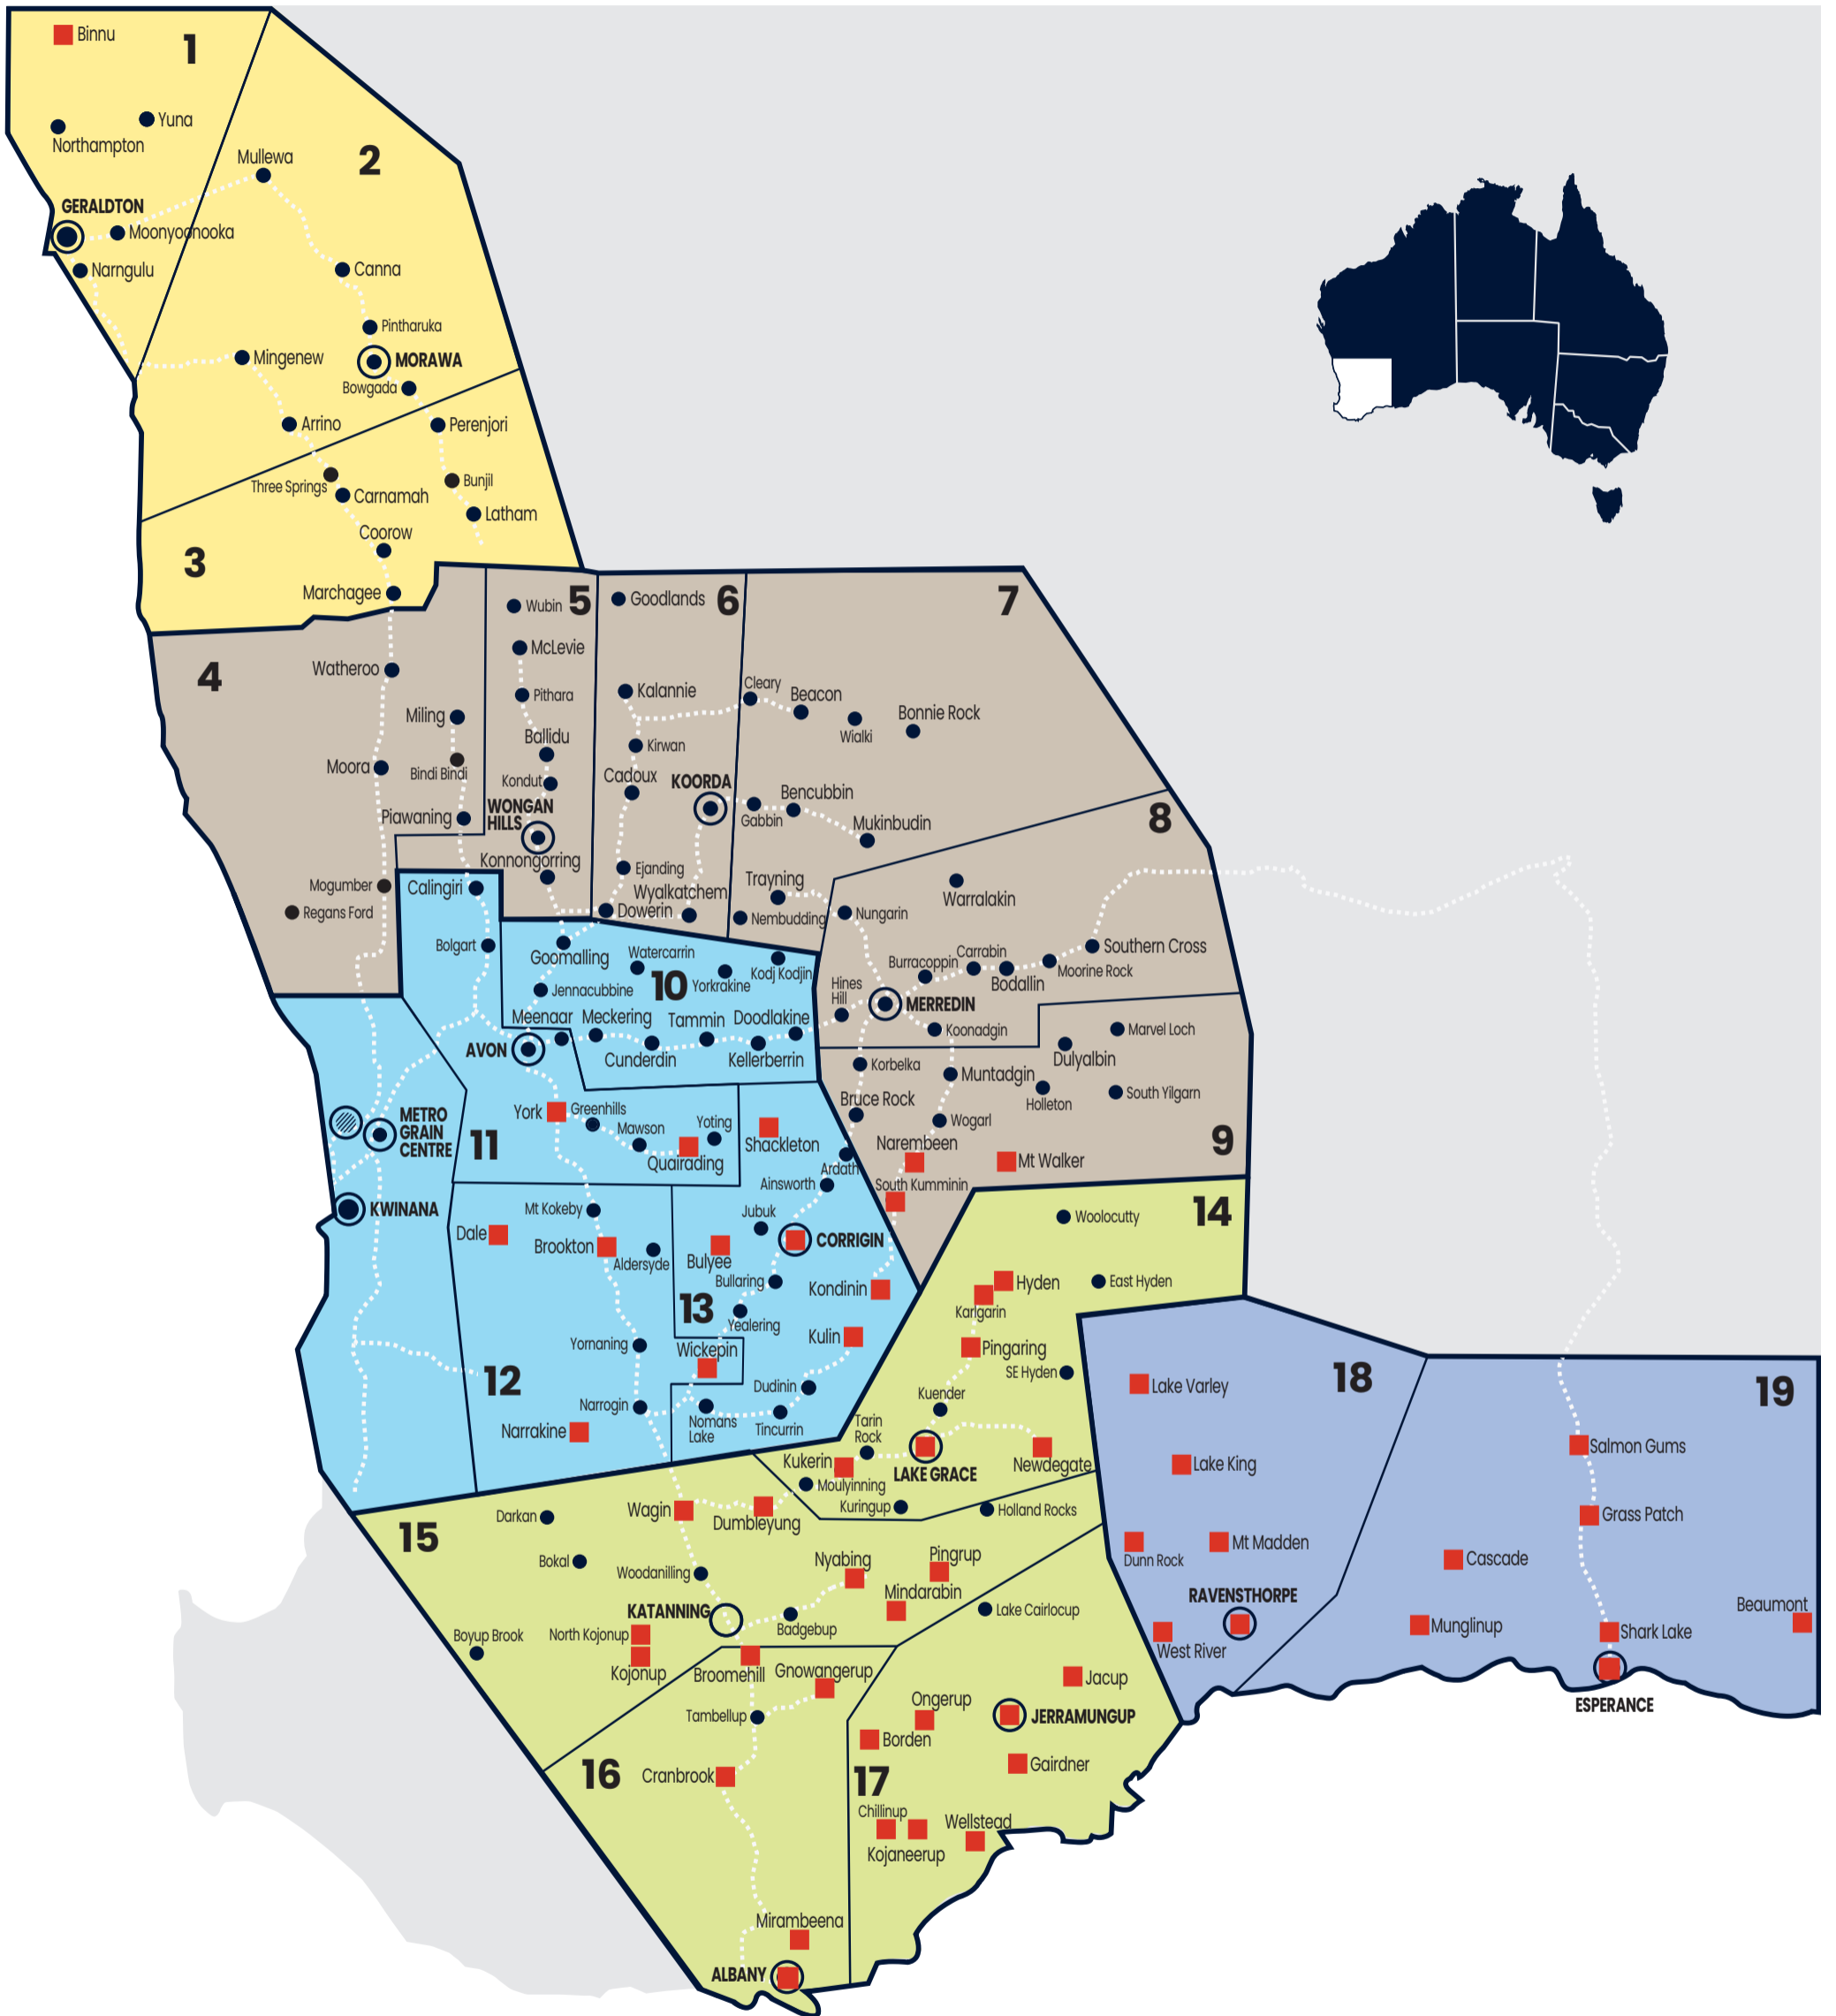

Receival sites using Visual Analysis

	Receival Site		GERALDTON ZONE
	Visual Analysis Site		KWINANA NORTH ZONE
	Head Office		KWINANA SOUTH ZONE
	CBH Port Terminal		ALBANY ZONE
	CBH Office		ESPERANCE ZONE